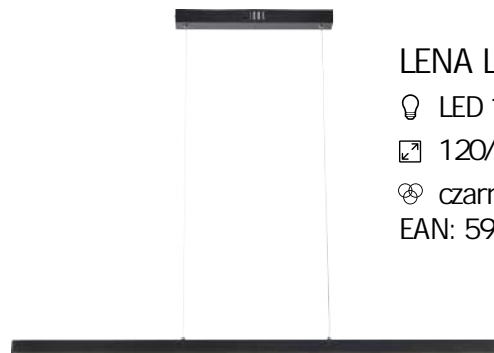

LENA LED

💡 LED 1x 24W, 4000K

📏 120/100 cm

🌀 czarny, biały

EAN: 5903899627554