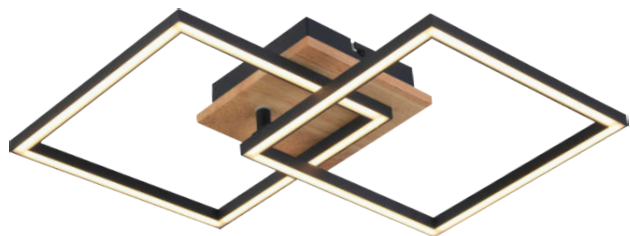

ALMA WOOD

ALMA 2K WOOD

- 💡 20W, 4000K
- 📏 53/34/7 cm
- ♻️ czarny, drewno
- EAN: 5903899627431