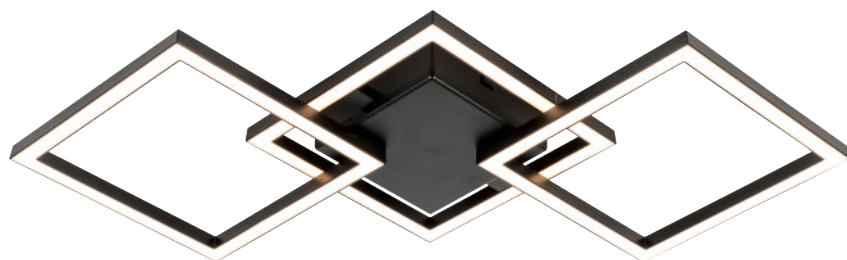

ALMA 3K LED

💡 24W, 4000K

📏 64/29/8 cm

🌀 czarny

EAN: 5903899627257